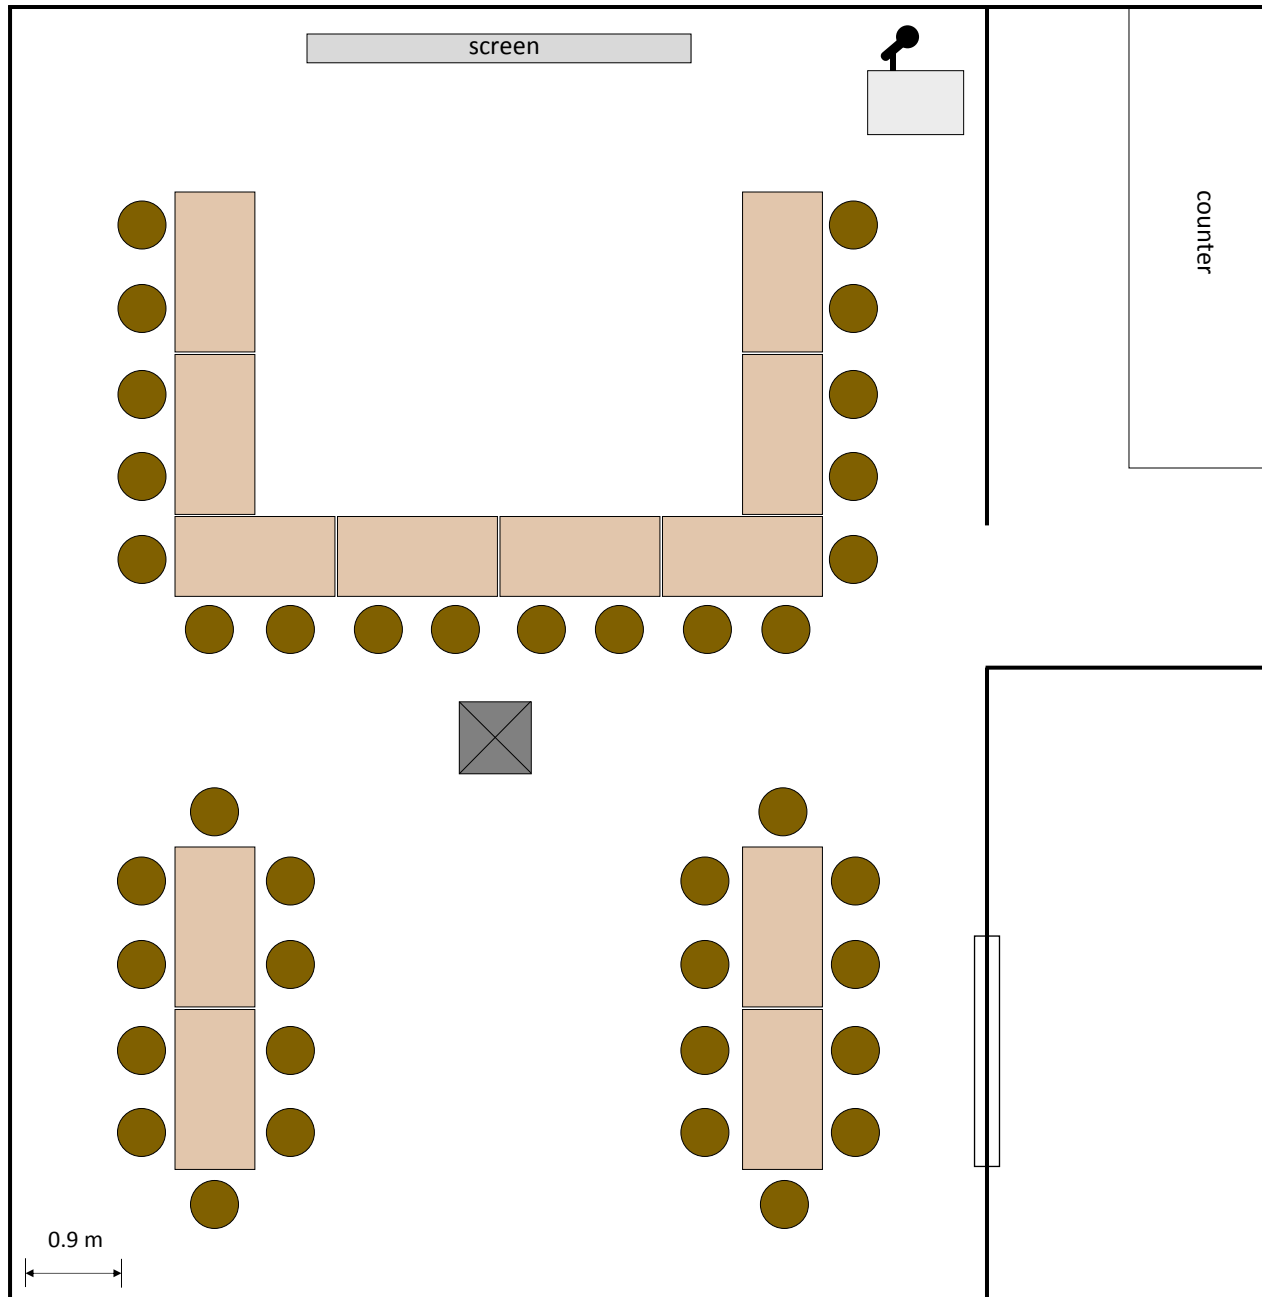

Boreal Forest Room (seats max. 48)

Boreal Forest Room (showing 48 seats)

Boreal Forest Room (showing 28 seats)