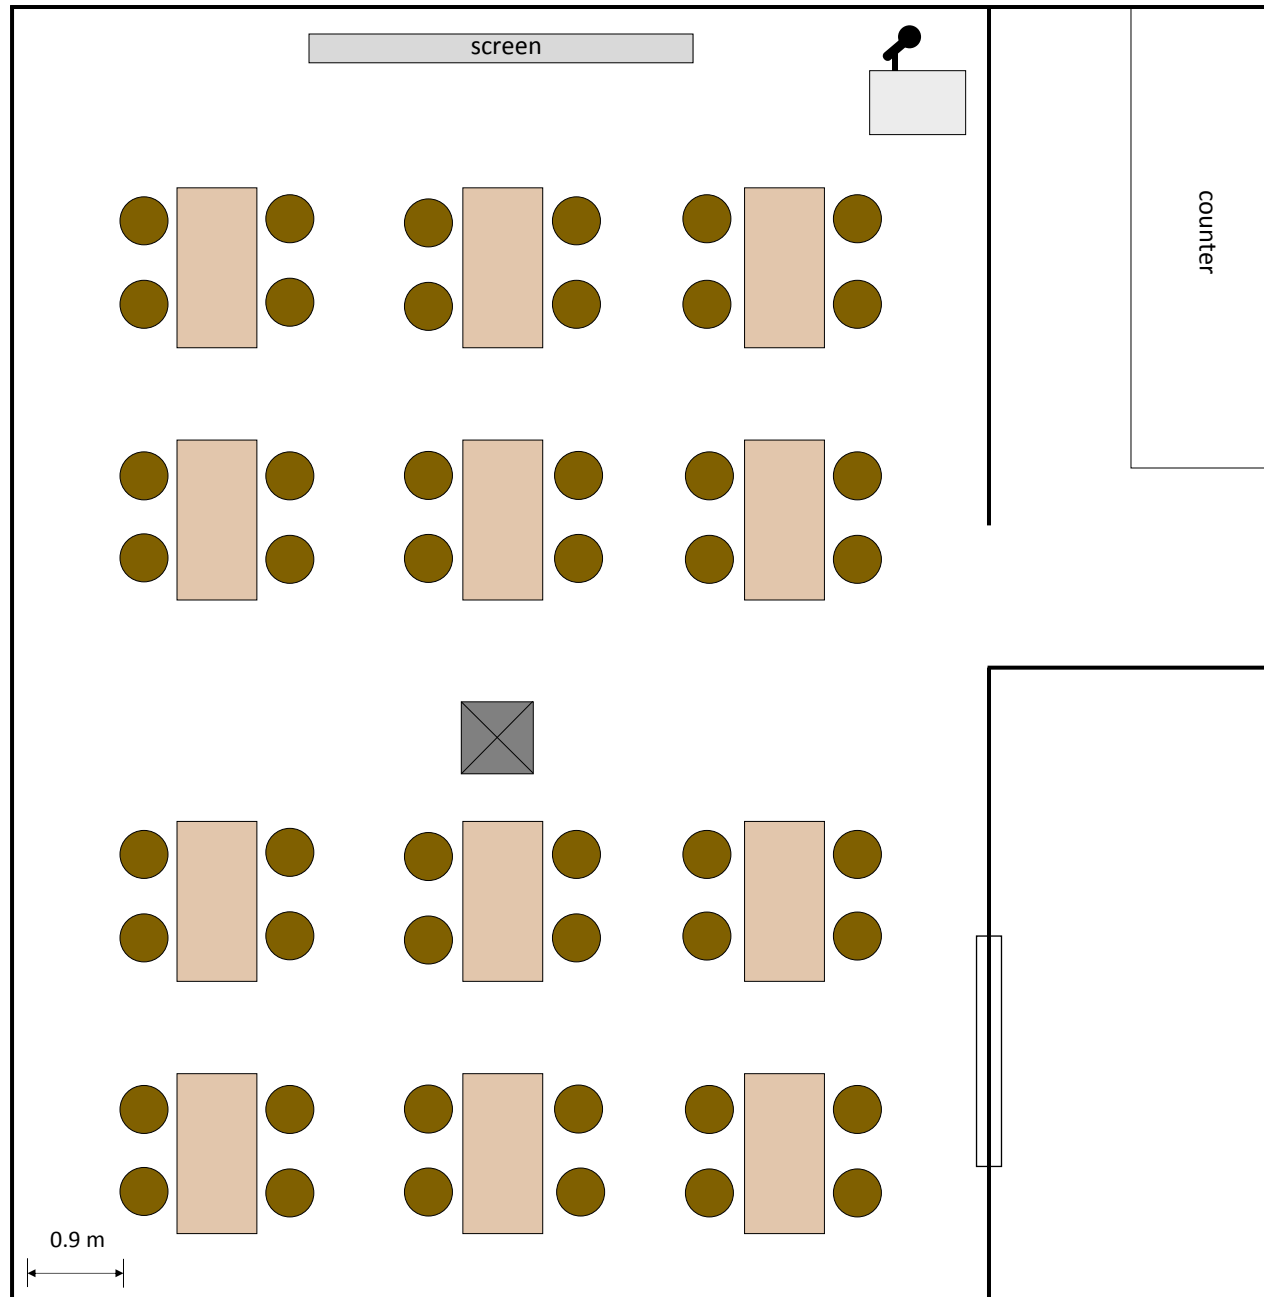

Boreal Forest Room (seats max. 48)

Boreal Forest Room (showing 48 seats)

Boreal Forest Room (showing 28 seats)