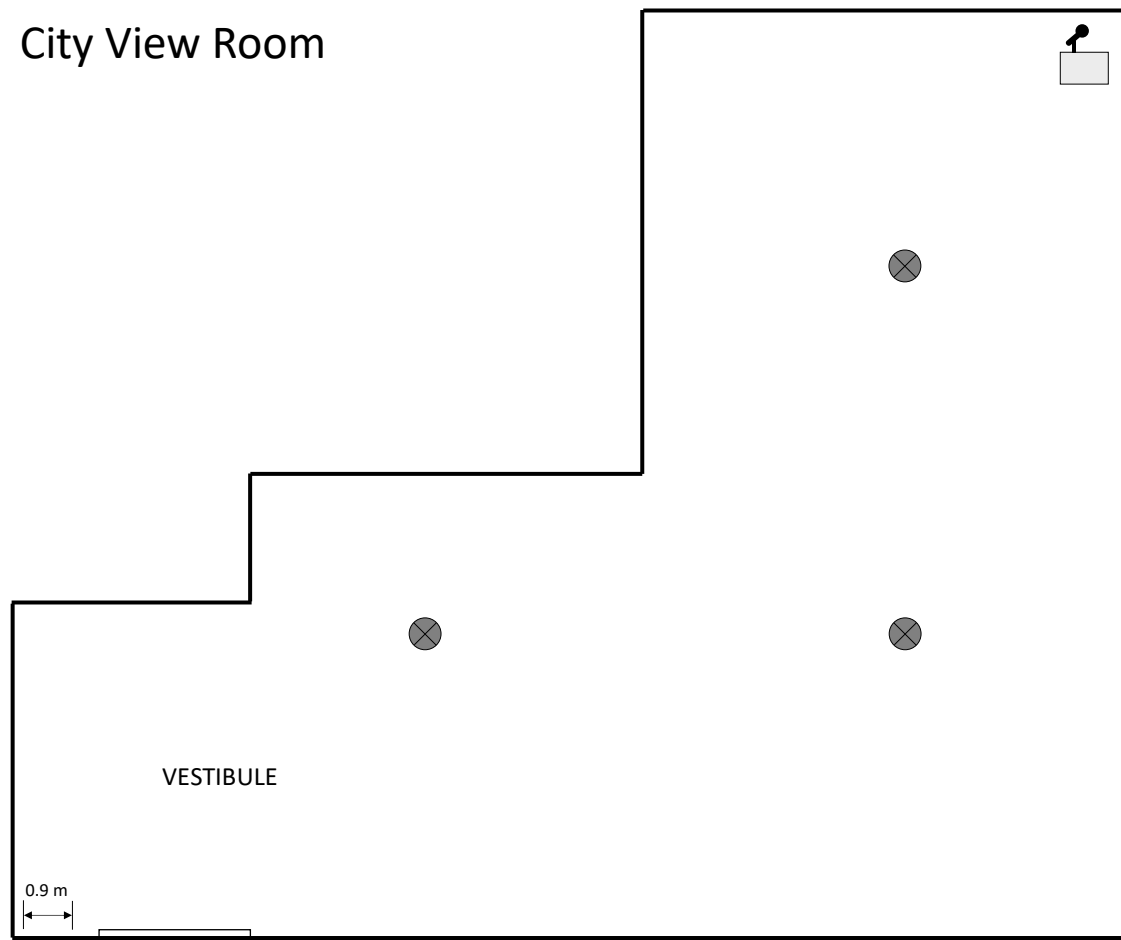

City View Room

City View Room—theatre seating (showing 120 seats)

City View Room

- Banquet
- 90 seats
- 5 ¹/₂ foot round tables
- Soft seating available upon request.

City View Room

- Mixed seating.
- 36 seated at 5 ¹/₂ foot round tables.
- Standing room at cocktail rounds.
- Soft seating available upon request.