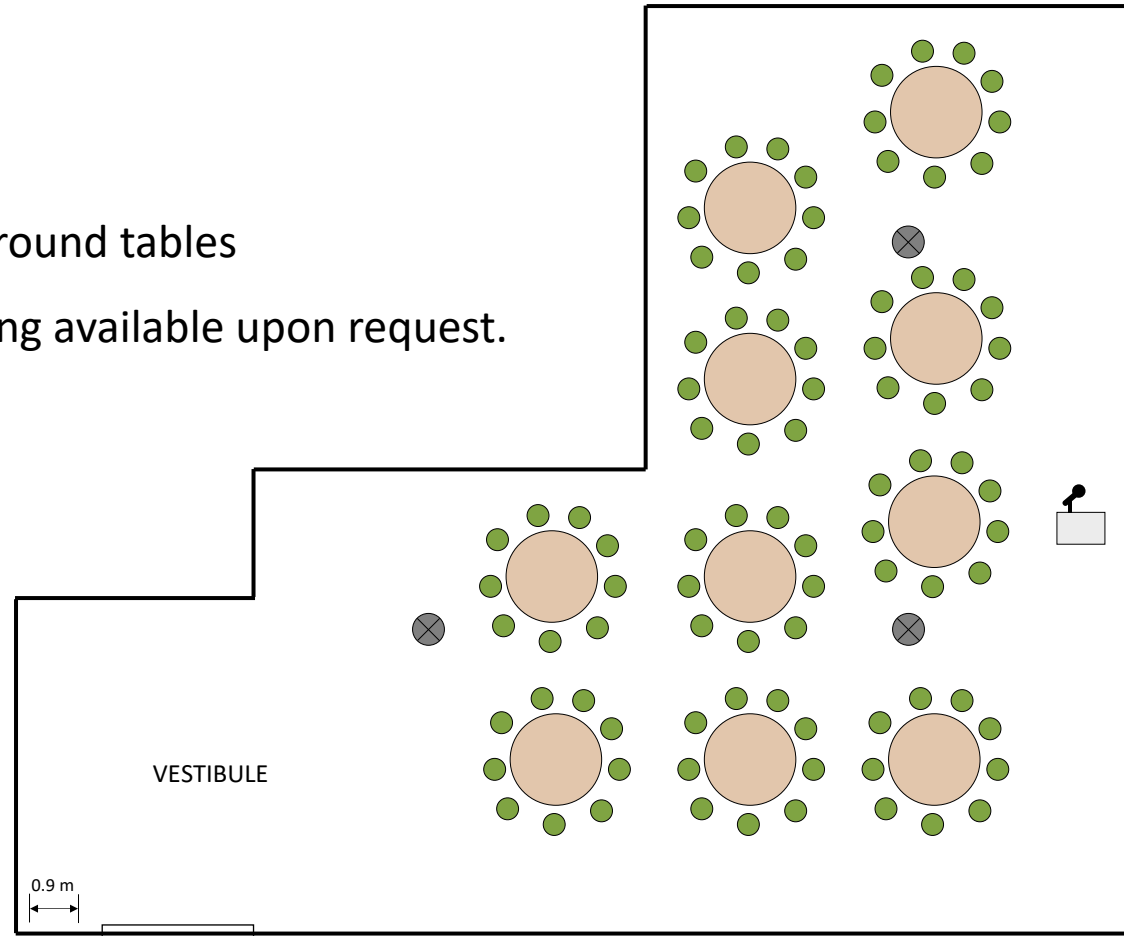

City View Room

City View Room—theatre seating (showing 120 seats)

City View Room

- Banquet
- 90 seats
- 5 ¹/₂ foot round tables
- Soft seating available upon request.

City View Room

- Mixed seating.
- 36 seated at 5 ¹/₂ foot round tables.
- Standing room at cocktail rounds.
- Soft seating available upon request.