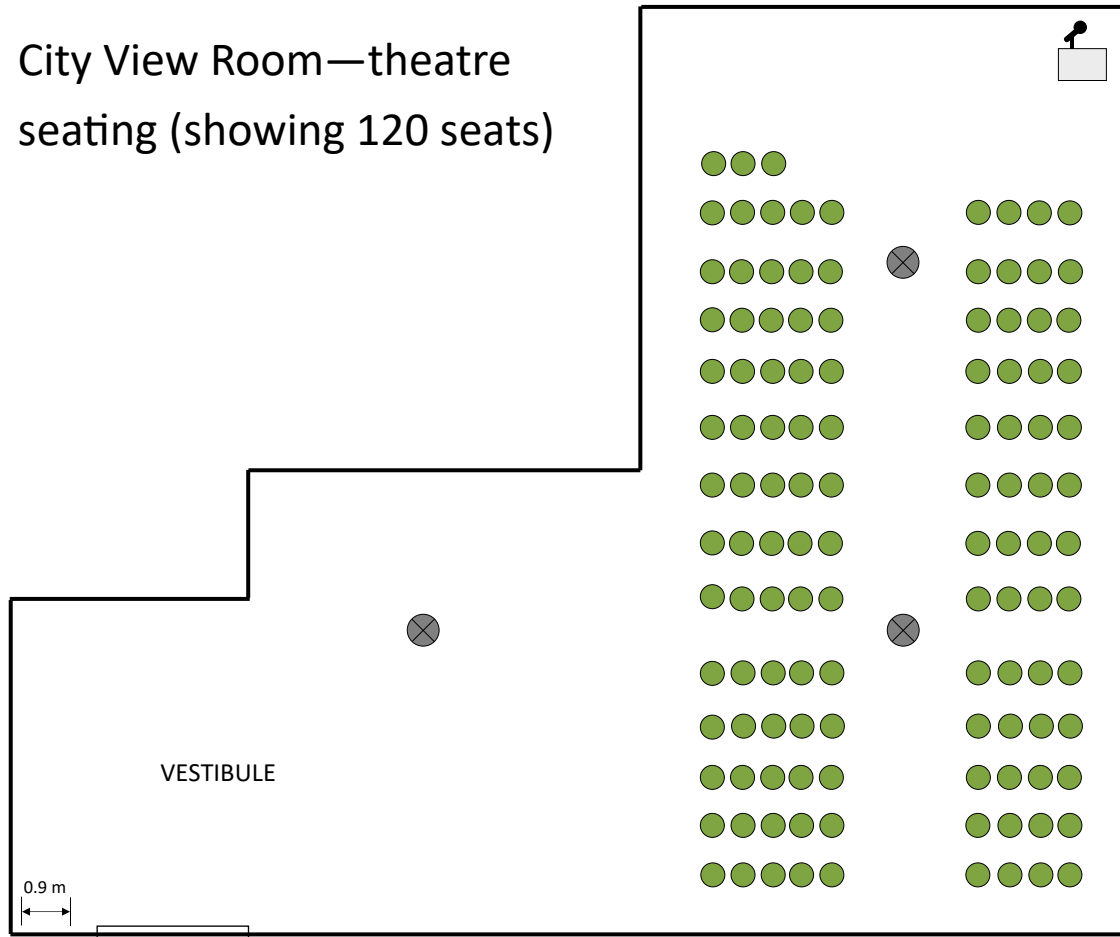

City View Room

City View Room—theatre seating (showing 120 seats)

City View Room

- Banquet
- 90 seats
- 5 ¹/₂ foot round tables
- Soft seating available upon request.

City View Room

- Mixed seating.
- 36 seated at 5 ¹/₂ foot round tables.
- Standing room at cocktail rounds.
- Soft seating available upon request.