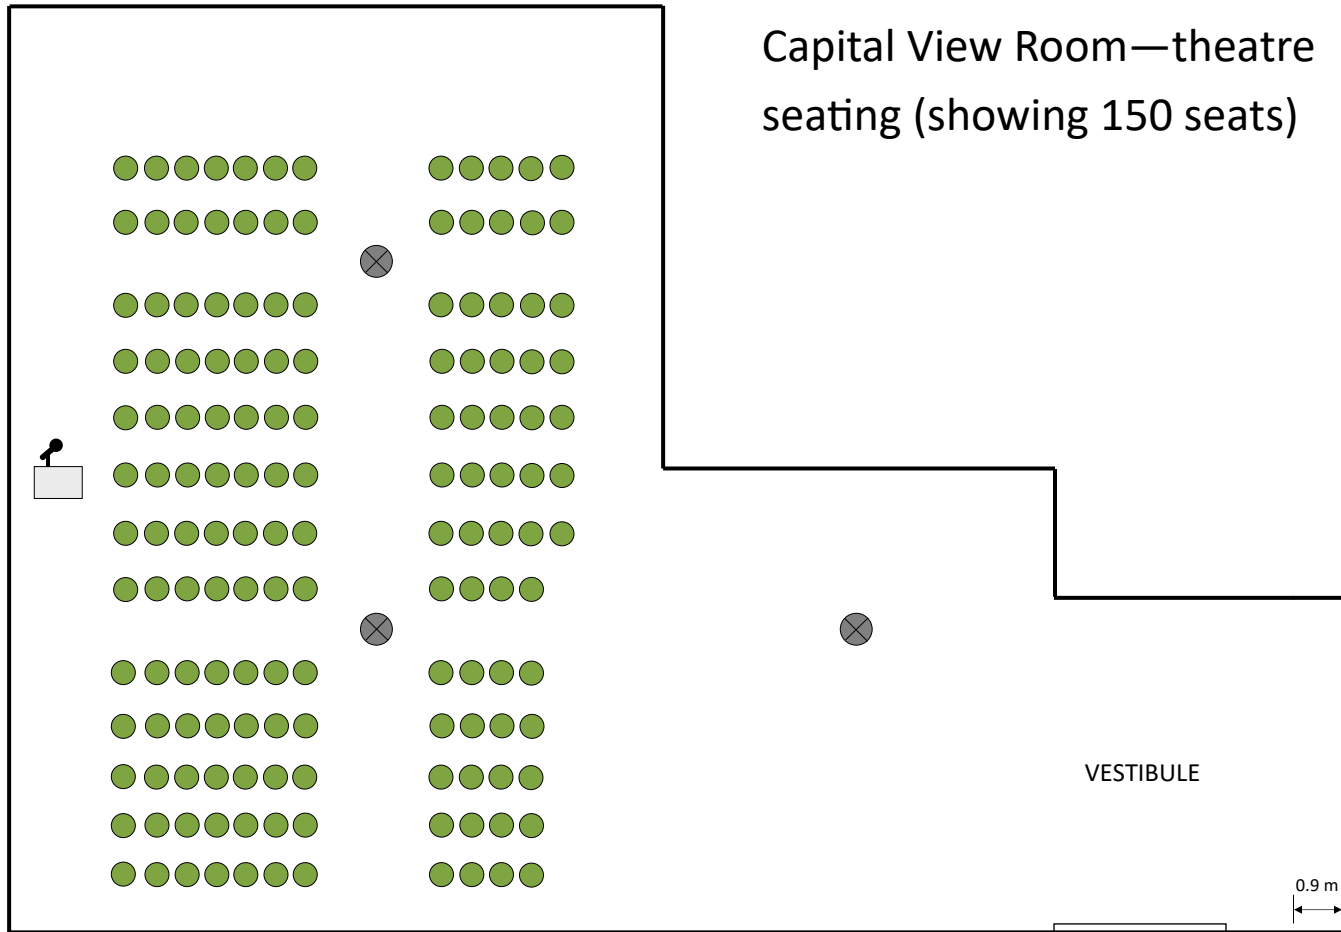

Capital View Room

Capital View Room—theatre seating (showing 150 seats)

## Capital View Room

- Banquet
- 108 seats
- 5 <sup>1</sup>/<sub>2</sub> foot round tables
- Soft seating available upon request.

## Capital View Room

- Mixed seating.
- 36 seated at 5 <sup>1</sup>/<sub>2</sub> foot round tables.
- Standing room at cocktail rounds.
- Soft seating available upon request.