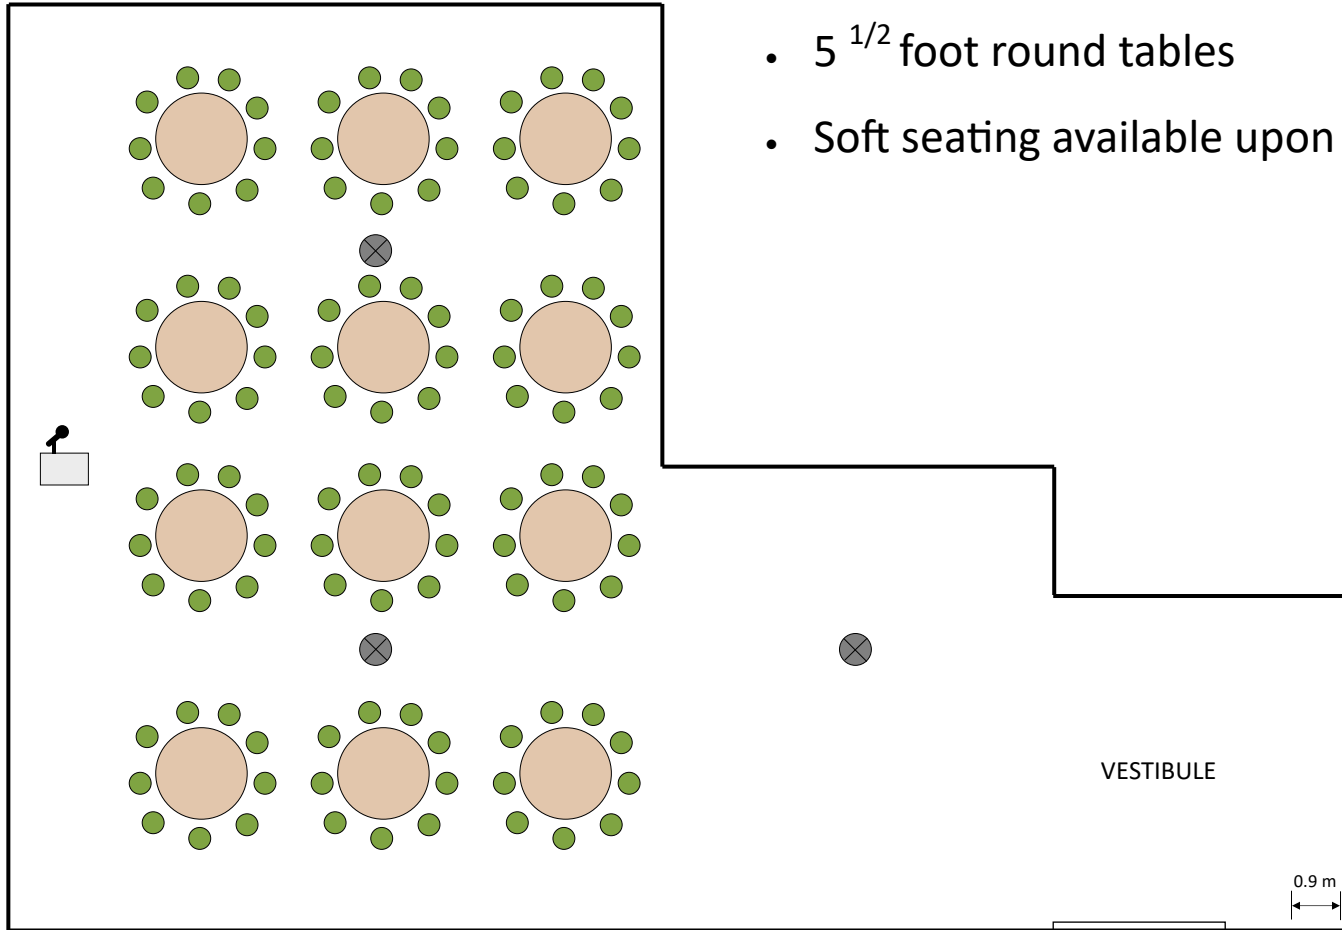

Capital View Room

Capital View Room—theatre seating (showing 150 seats)

## Capital View Room

- Banquet
- 108 seats
- 5 <sup>1</sup>/<sub>2</sub> foot round tables
- Soft seating available upon request.

## Capital View Room

- Mixed seating.
- 36 seated at 5 <sup>1</sup>/<sub>2</sub> foot round tables.
- Standing room at cocktail rounds.
- Soft seating available upon request.